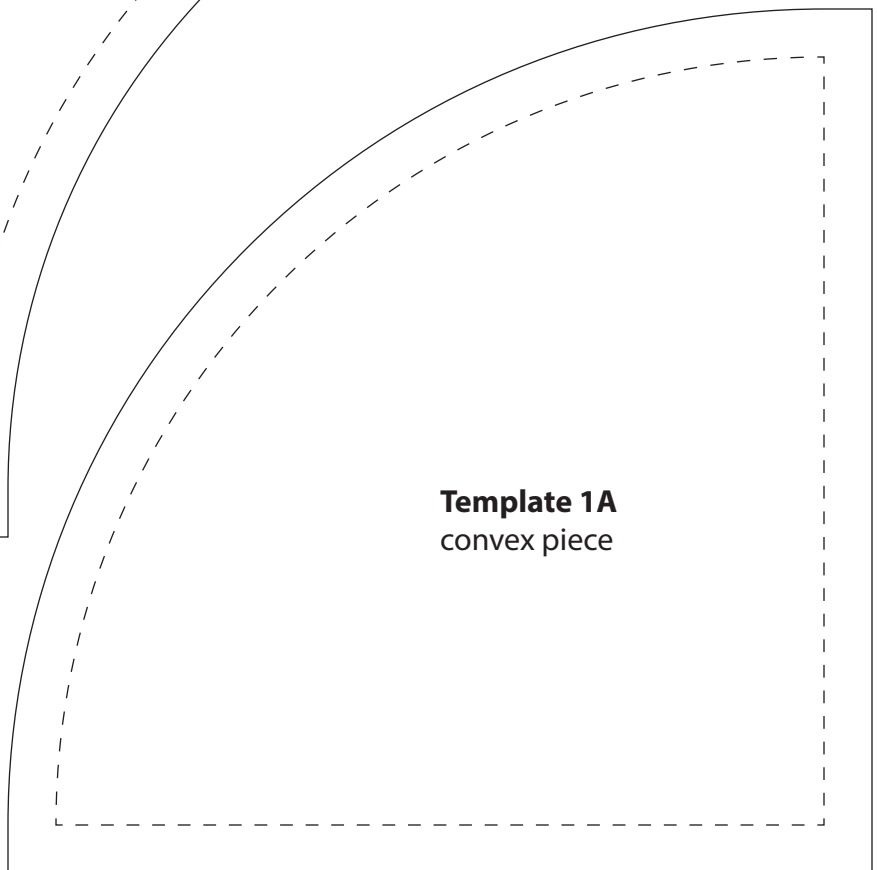

## BMQG BOM Skill Builder Possible Quilt Layout

The illustration below demonstrates one possible quilt layout. The blocks are all identical. They are simply rotated to create a playful arrangement that produces a feeling of movement and interesting negative spaces.

illus. 4

**BMQG BOM Template 1**

Version 1 Drunkard's Path Block  
6" finish / 4" quarter circle with 2" leg

copy at 100%  
so scale block  
measures 1" exact

1" scale