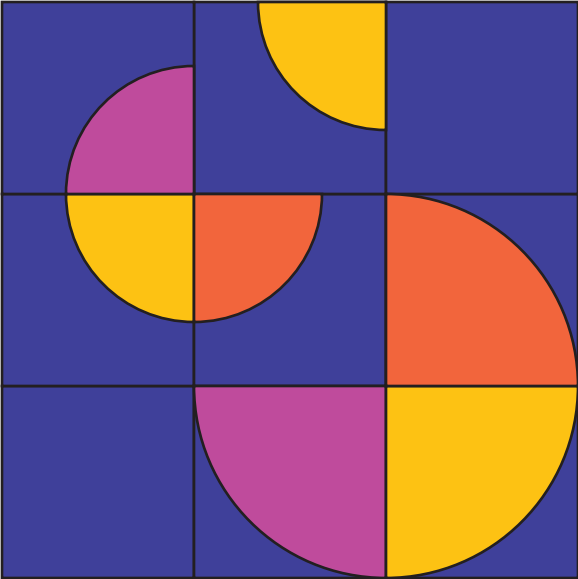

**BMQG BOM Skill Builder**  
**Curved Piecing / Drunkard's Path Block**

illus. 1

illus. 2

illus. 3

## BMQG BOM Skill Builder Possible Quilt Layout

The illustration below demonstrates one possible quilt layout. The blocks are all identical. They are simply rotated to create a playful arrangement that produces a feeling of movement and interesting negative spaces.

illus. 4

**BMQG BOM Template 1**

Version 1 Drunkard's Path Block  
6" finish / 4" quarter circle with 2" leg

copy at 100%  
so scale block  
measures 1" exact

1" scale