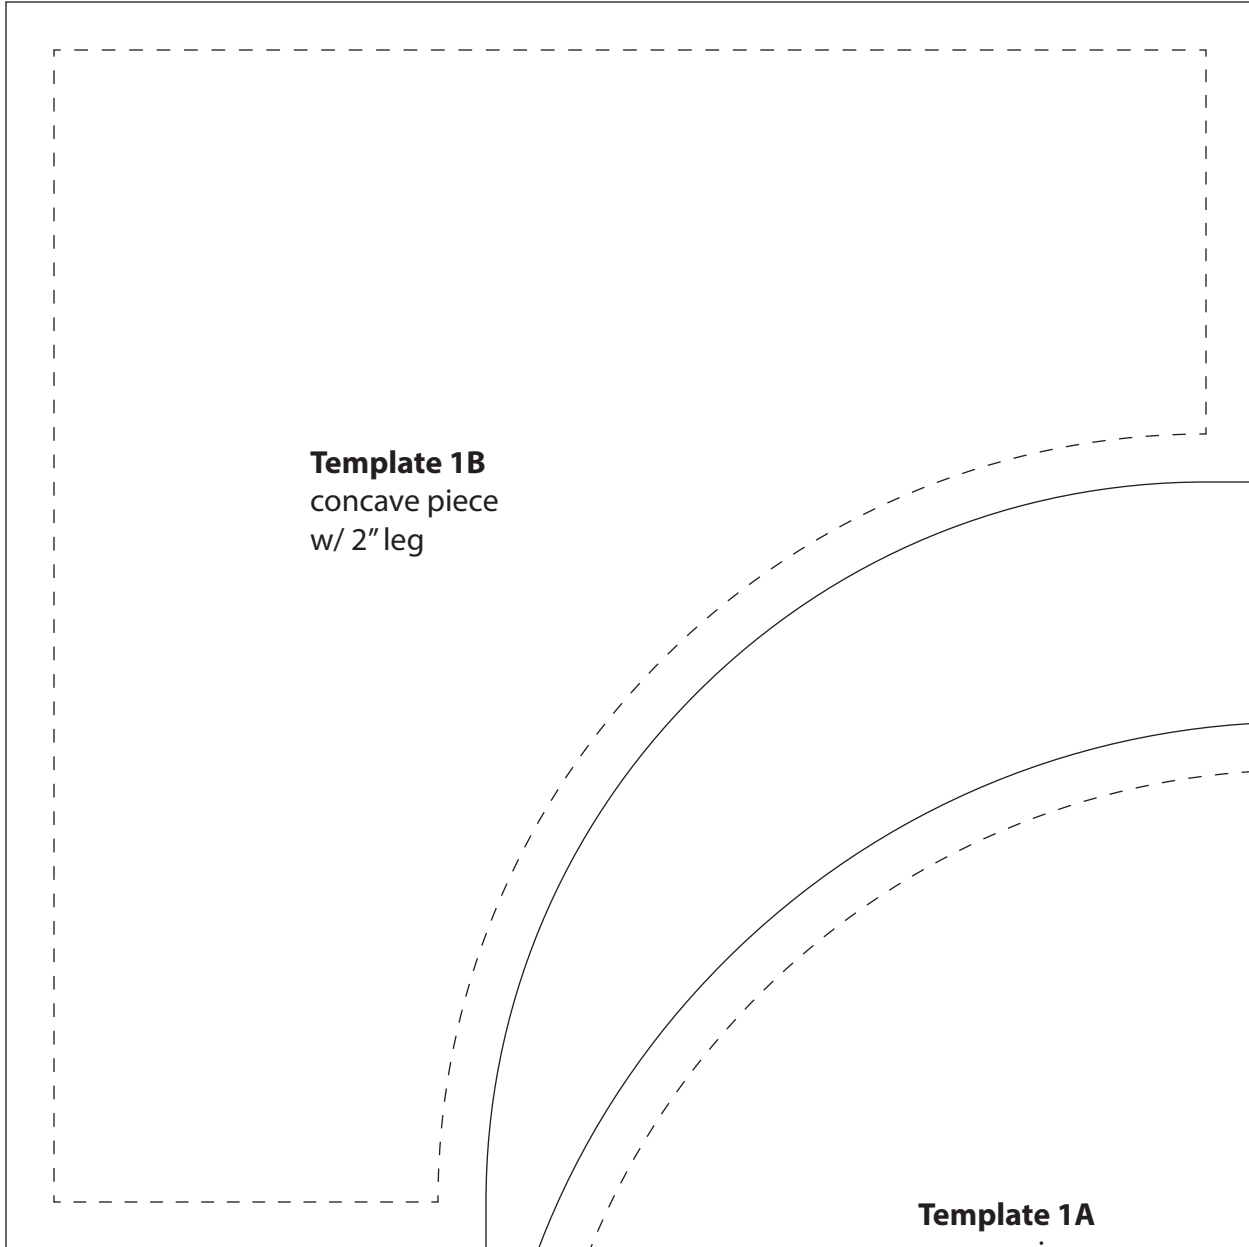

## BMQG BOM Skill Builder Possible Quilt Layout

The illustration below demonstrates one possible quilt layout. The blocks are all identical. They are simply rotated to create a playful arrangement that produces a feeling of movement and interesting negative spaces.

illus. 4

**BMQG BOM Template 1**

Version 1 Drunkard's Path Block  
6" finish / 4" quarter circle with 2" leg

copy at 100%  
so scale block  
measures 1" exact

1" scale

# BMQG BOM Template 2

Version 2 Drunkard's Path Block

6" finished / no leg