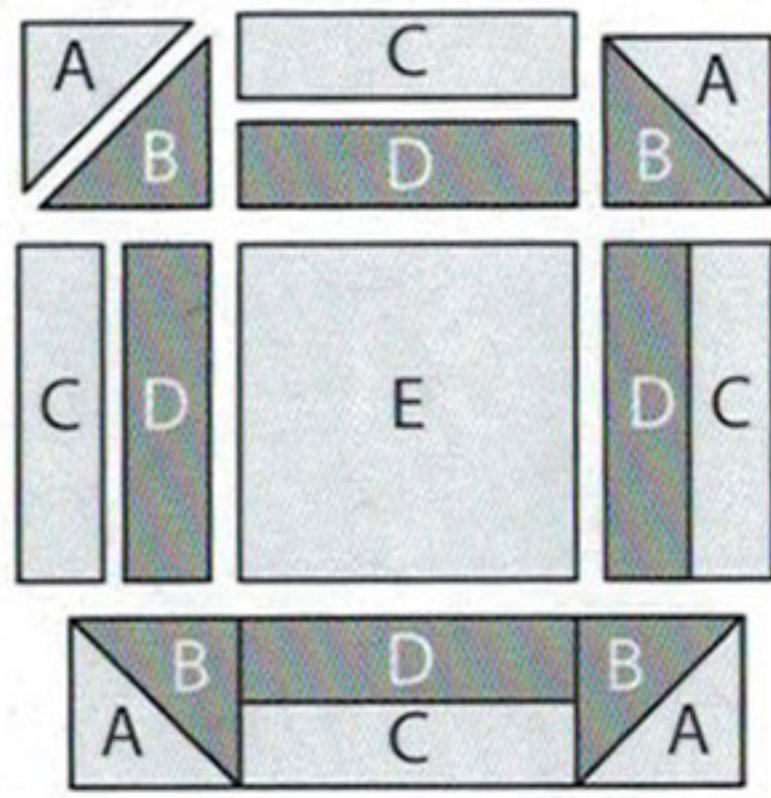

Churn Dash

FOR	CUT	NEED	6"	8"	10"	12"	36"
A	2	4	2 ³ / ₈	2 ⁷ / ₈	3 ³ / ₈	3 ⁷ / ₈	9 ⁷ / ₈
B	2	4	2 ³ / ₈	2 ⁷ / ₈	3 ³ / ₈	3 ⁷ / ₈	9 ⁷ / ₈
C	4	4	1 ¹ / ₄ × 3 ¹ / ₂	1 ¹ / ₂ × 4 ¹ / ₂	1 ³ / ₄ × 5 ¹ / ₂	2 × 6 ¹ / ₂	5 × 18 ¹ / ₂
D	4	4	1 ¹ / ₄ × 3 ¹ / ₂	1 ¹ / ₂ × 4 ¹ / ₂	1 ³ / ₄ × 5 ¹ / ₂	2 × 6 ¹ / ₂	5 × 18 ¹ / ₂
E	1	1	3 ¹ / ₂	4 ¹ / ₂	5 ¹ / ₂	6 ¹ / ₂	18 ¹ / ₂